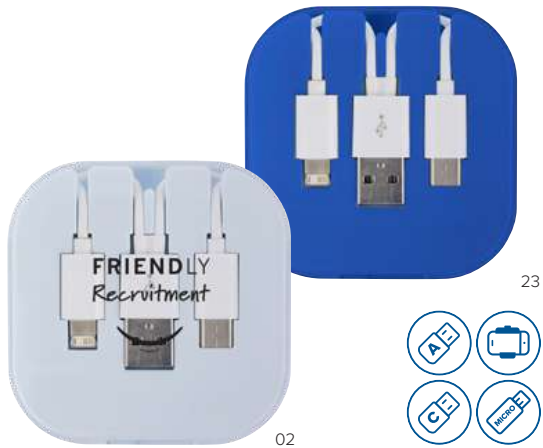

Size 6,8 × 4 × 1,5 cm

8489

ABS 2-in-1 charging cable set with USB-C and Lightning in a T-shape. The cable is folded by a magnet. Cable length approx. 11 cm.

Size 5,5 × 4,1 × 1,6 cm

8290

ABS 4-in-1 charging cable set with USB, USB-C, and micro USB. The micro USB plug doubles as a Lightning plug. Packaged in case with mobile phone stand. Cable length: approx. 24 cm. Size 7 × 6,9 × 1,8 cm