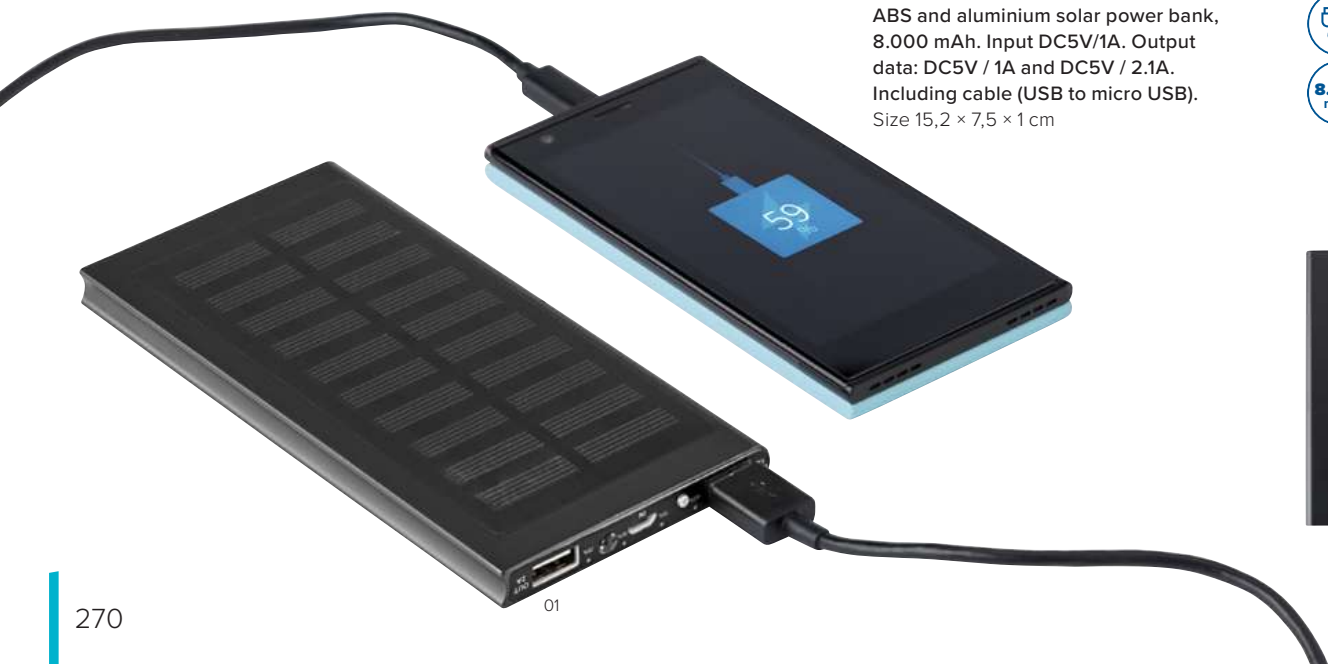

2091

ABS solar charger with 1000mAh, input 5v/500mAh, output 5v/500mAh-800m, a carry handle on top and three LED lights on the bottom. Including cable.
Size 11 × 6 × 4,5 cm

9150

ABS and aluminium solar power bank, 8.000 mAh. Input DC5V/1A. Output data: DC5V / 1A and DC5V / 2.1A. Including cable (USB to micro USB).
Size 15,2 × 7,5 × 1 cm