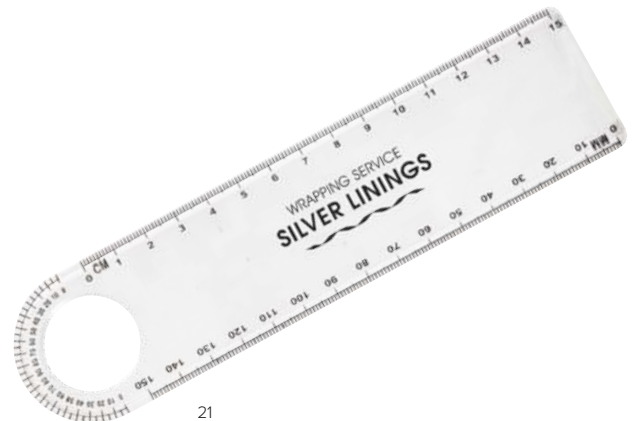

21

7284

Plastic transparent ruler (15 cm) with magnifying glass and protractor.
Size 18 × 4,4 × 2,1 cm