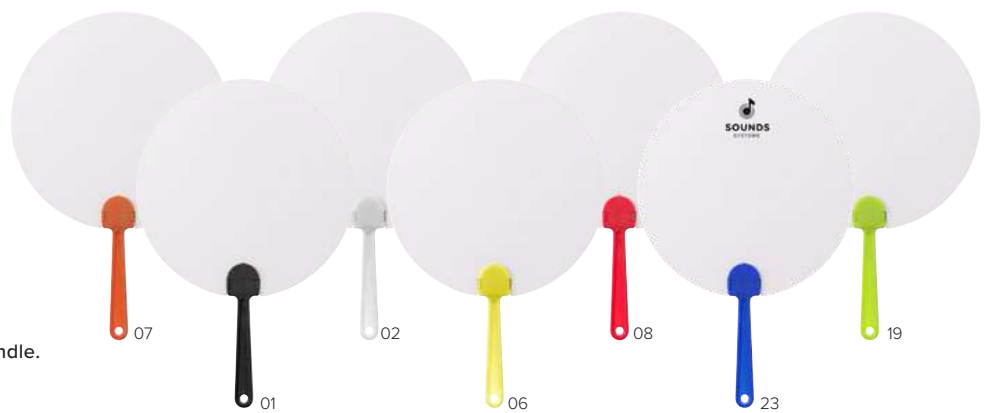

8580

Paper hand fan with plastic handle.
Diameter 17 cm.
Size 25,7 × 7 × 0,4 cm