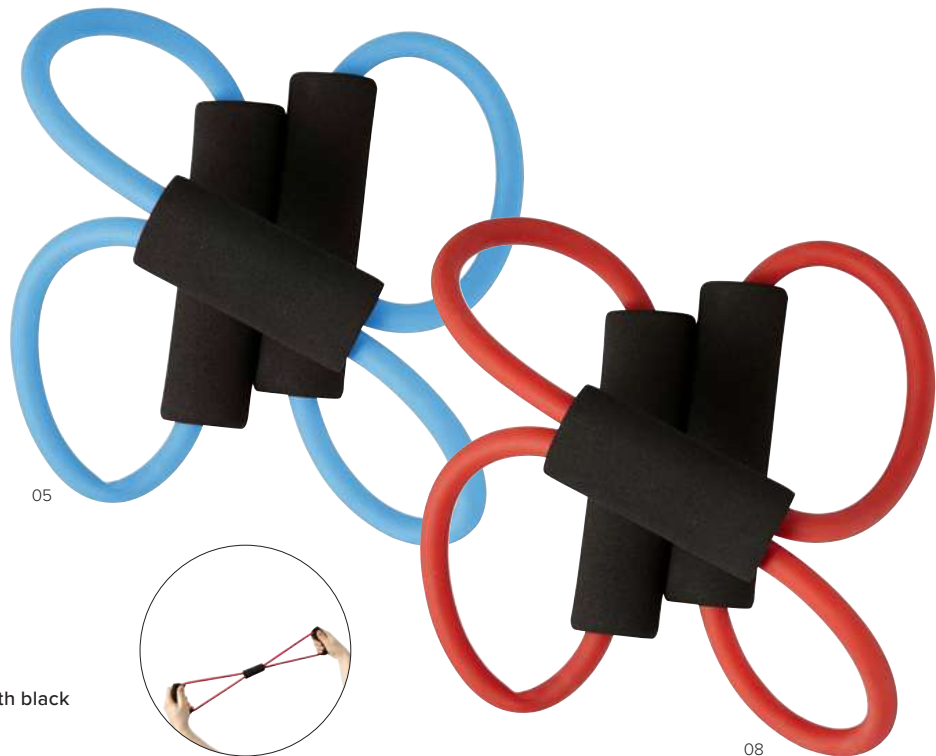

04

9620
PVC inflatable beach ball.
Size Ø 24 cm

05

01

8173

Neoprene and PU mobile phone holder with three LED lights on either side of the cover. Light settings: steady, fast blinking and slow blinking. The arm band has a Velcro close.
Size 45 × 18,5 × 0,4 cm

8943

ABS phone holder and arm band with Velcro closing
Size 46,5 × 17,2 × 0,4 cm

SCAN&PLAY

05

08

7861

Elastic fitness training strap with black foam handles (10 cm).
Size 43 × 13 × 2,5 cm

07