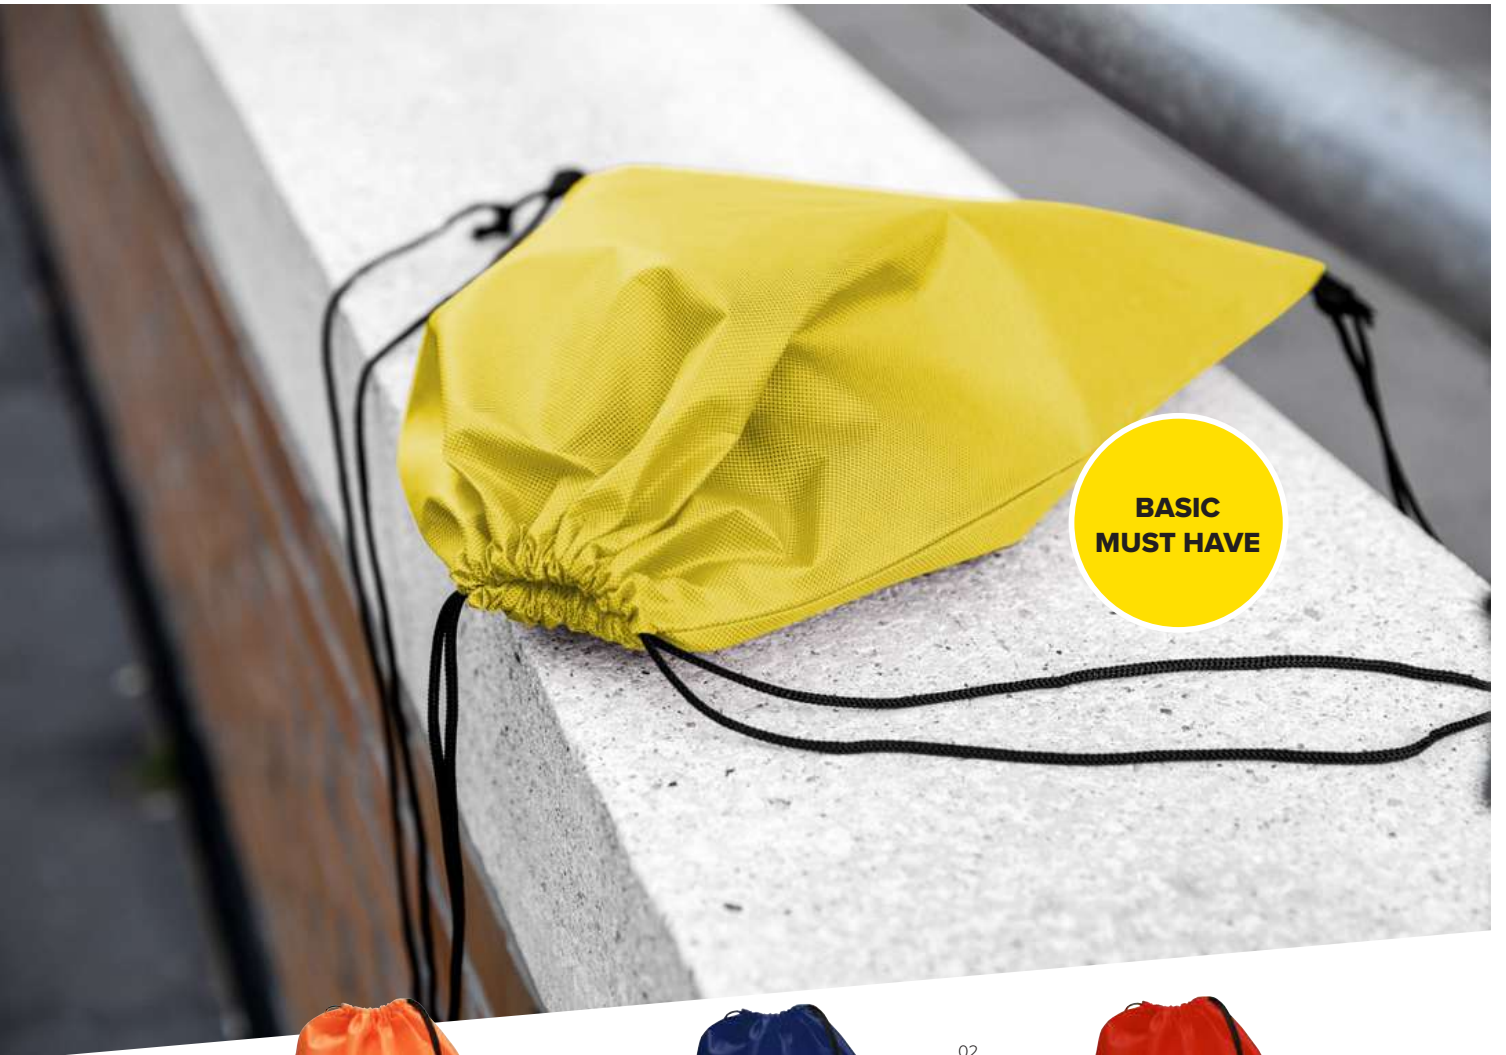

8692

Nonwoven (80 gr/m²) drawstring backpack with PVC corners. The drawstrings are attached through metal rings.
Size 40,5 x 34,5 x 0,5 cm

9004

Nonwoven (70 gr/m²) drawstring backpack. The drawstrings are attached with sewn-on loops.
Size 39 x 32 x 0,3 cm