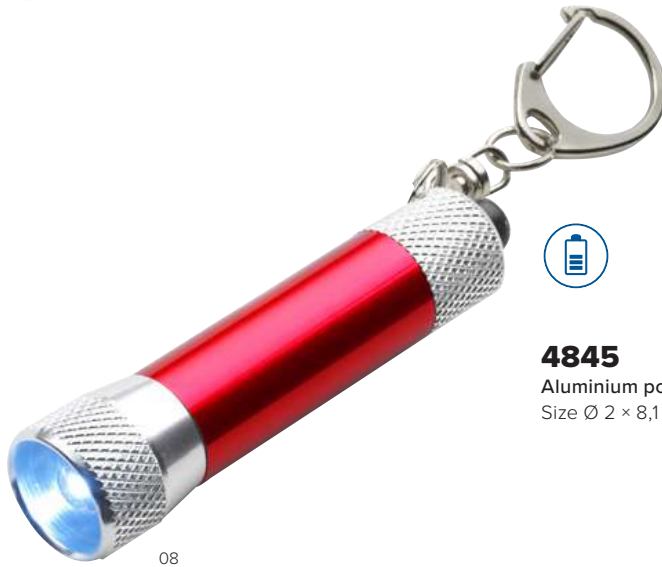

23

01

32

9211

ABS and aluminium pocket torch. Batteries included. Size 7,8 × 2 × 1,6 cm

7733

ABS Pocket torch with LED light. Batteries included.
Size Ø 1,4 × 6,4 cm

04