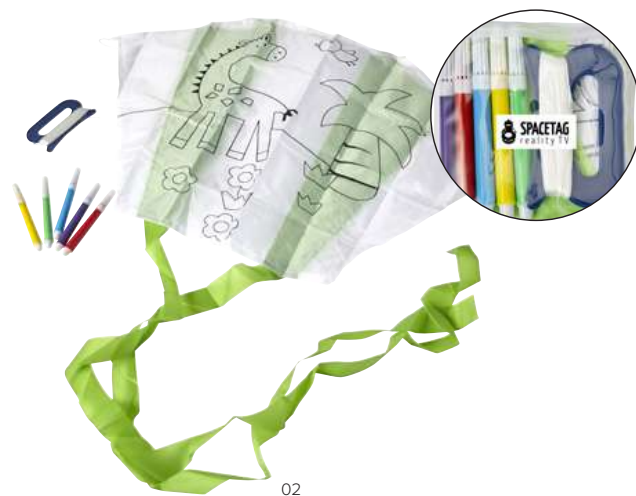

7923

Polyester (190 gr/m²) kite which can be coloured in. Including 5 felt tip pens. Packaged in a pouch.
Size 40 × 10 × 2 cm