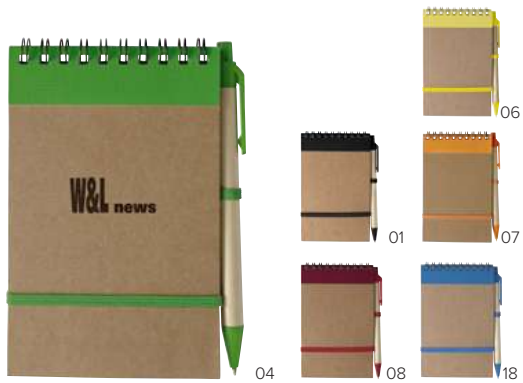

5410

Recycled cardboard, wire bound notebook with 70 lined sheets, a retractable ballpen with blue ink and elastic over the cover.
Size 14,4 × 10 × 0,8 cm