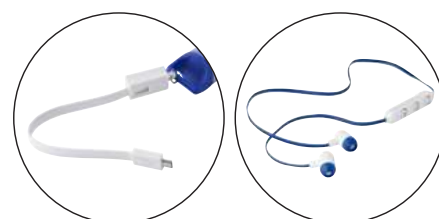

SCAN&PLAY

7815

ABS in-ear earphones with wireless technology, in a transparent case. The wristband doubles as the charging cable. Length of the cable: approx. 68 cm.

Size 21 × 2,6 × 2 cm