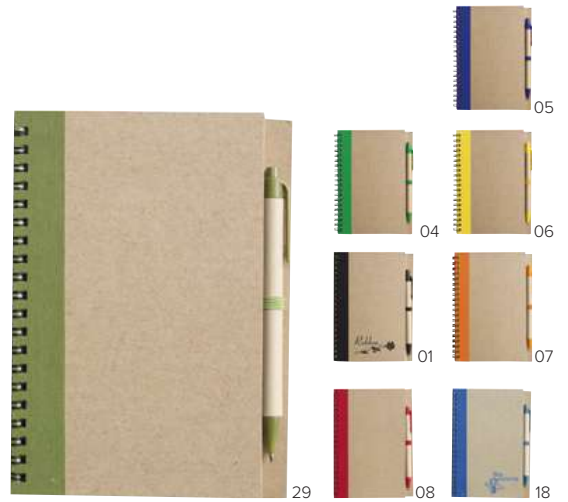

5140

PP, wire bound notebook (approx. A5) with 65 lined pages and plastic ballpen with blue ink.
Size 21 × 17,2 × 1,3 cm

5410

Recycled cardboard, wire bound notebook with 70 lined sheets, a retractable ballpen with blue ink and elastic over the cover.
Size 14,4 × 10 × 0,8 cm