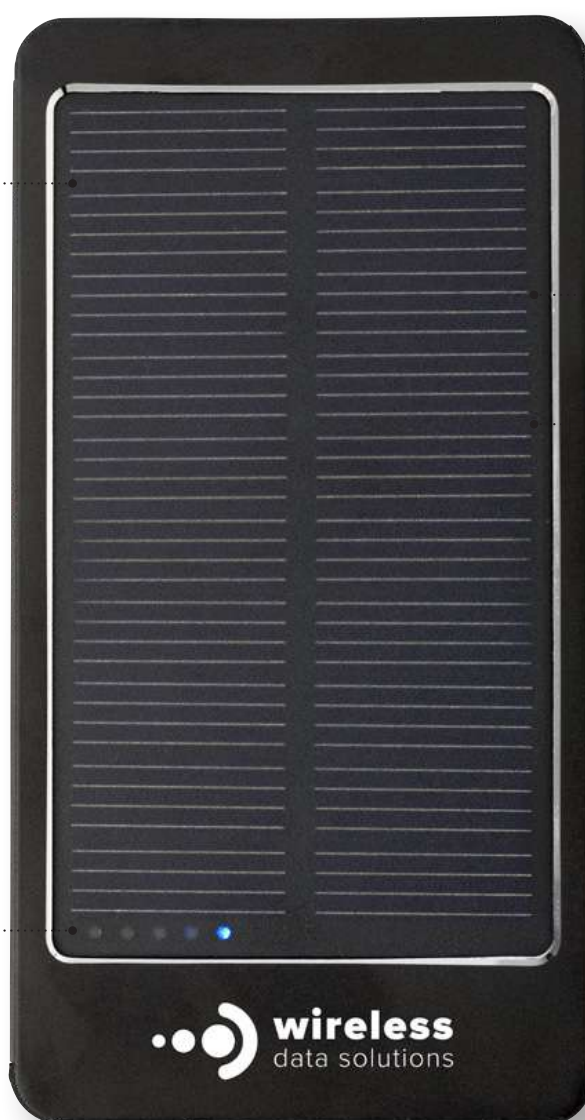

The sun powers your promotion

Forever free
from wall
outlets

Charge multiple
devices at once

No more
"low battery"

5368

Aluminium solar charger, with a 5,0V/130mA solar panel, Li-battery 3000mAh, DC input 5.0V/1A, DC output (USB-L), 5V/800mA, DC output (USB-H); 5.0V/1.2A, including 3-in-1 cable.

Size 11,5 × 6 × 1,2 cm

Energy
indicator

01