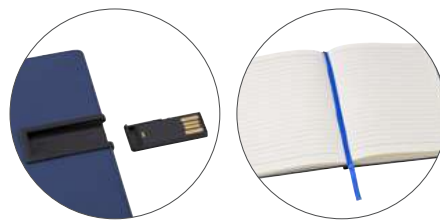

8582

PU notebook (approx. A5) with 16GB USB drive integrated in the cover, 96 lined pages and ribbon marker.
Size 21 × 14 × 1,5 cm