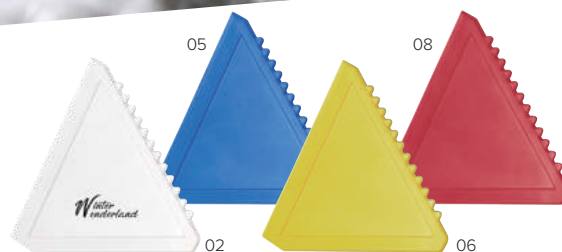

1743

Polyester fleece (200 gr/m²) scarf.
Size 145 × 23 × 0,1 cm

9226

PC ice scraper with EVA handle.
Size 33 × 11,5 × 3,5 cm

SCAN&PLAY

5961

ABS scraper with snow brush and a telescopic handle,
extendable to a length of 100 cm.
Size 113,5 × 11,5 × 1,6 cm