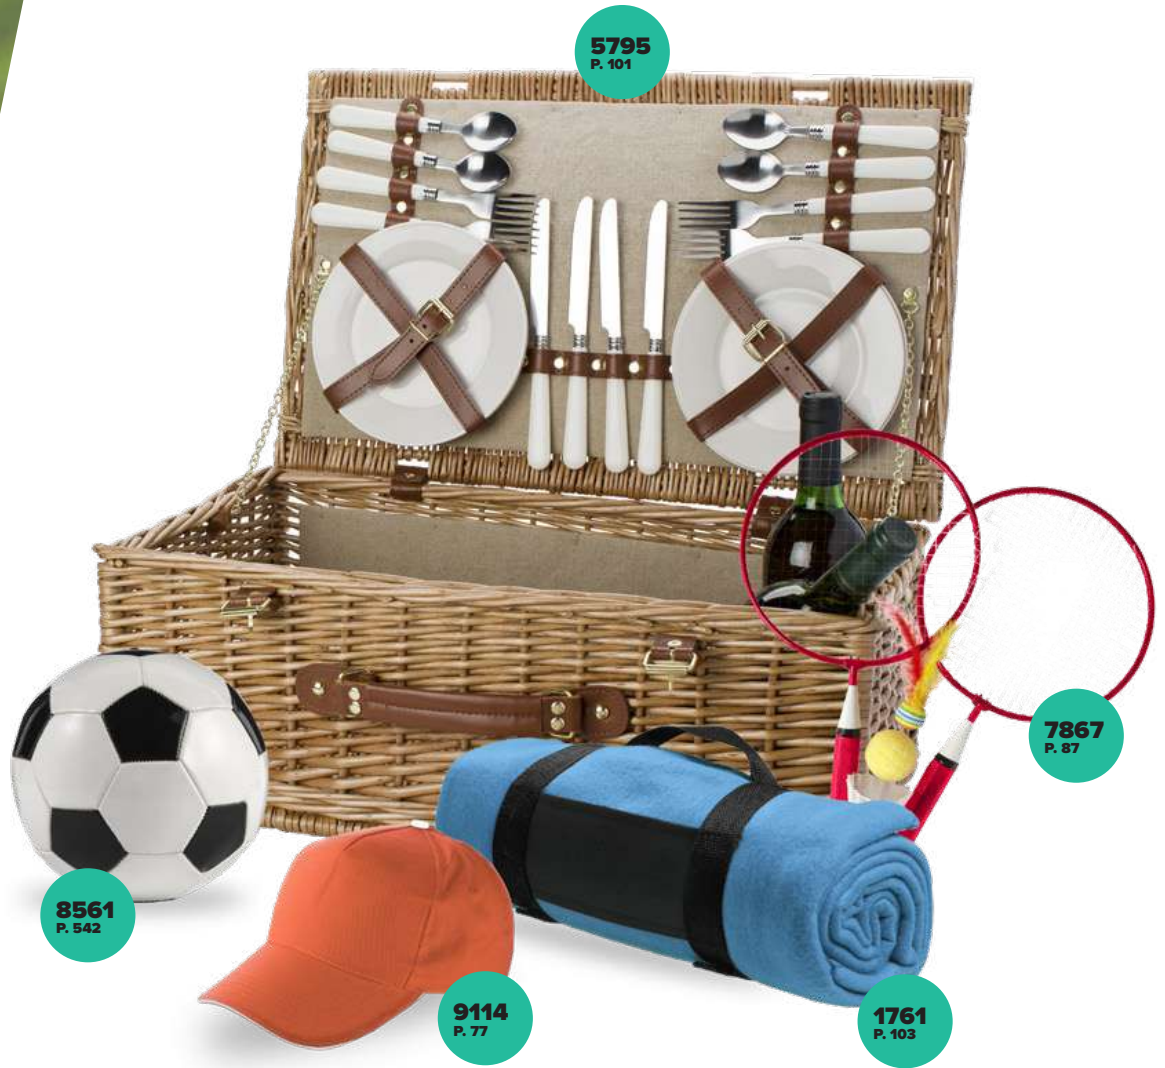

Make the most of every beautiful day with fun, outdoor products. These giveaways help people connect with each other and with your brand.