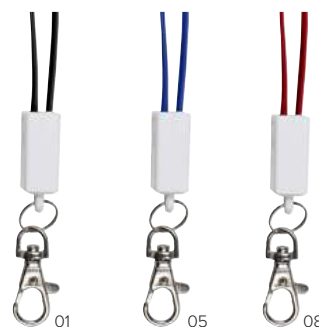

Size 53 × 3 × 1,2 cm

23

SCAN&PLAY

02

8451

TPE lanyard with 3-in-1 charging cable set.
Included plugs: USB, micro USB and Lightning.
The micro USB plug doubles as the lightning plug.
Cable length: approx. 90 cm.
Size 48 × 1,9 × 1,2 cm