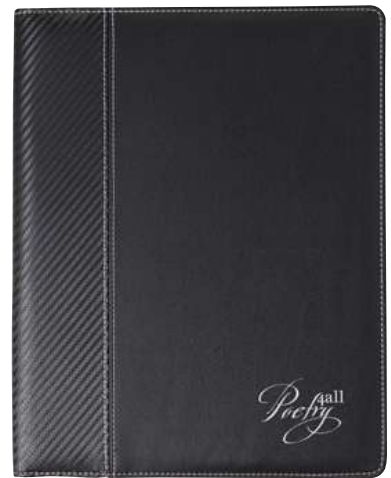

Our bestsellers

GREAT CHOICE

01

05

01

05

03

8620

A4 PU Conference folder. Notepad (item 8400) and pen not included. Colours: blue/silver gilt corners, black/gold gilt corners.

Size 32,3 × 24,2 × 0,9 cm

8668

Nylon (600D) conference folder (approx. A4) with notepad with 30 lined sheets, 2 large internal pockets, 2 small business card pockets, and pen loop (pen not included).

Size 32,5 × 25,5 × 1,2 cm

7965

A4 Document folder with PU cover with notepad with 30 lined pages, microfibre lining, and pen loop (pen not included).

Size 31 × 24,7 × 1 cm