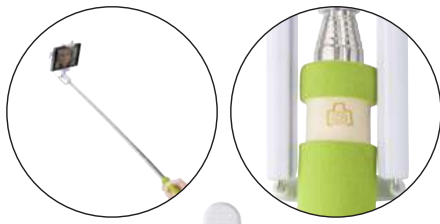

1220

ABS virtual reality glasses with adjustable distances between the eyes and between the eyes and the phone. Includes soft rubbers for comfortable wear, ventilation holes, and soft PU for the nose. Magnification is 3x. Includes black elastic wristband. Size 21,5 × 12 × 11 cm