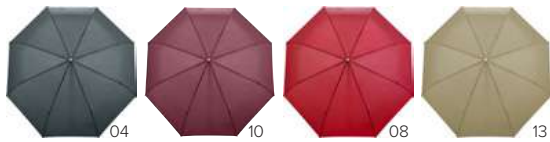

Polyester (210T), foldable umbrella with eight panels. Metal frame and plastic handle. Including sleeve.
Size Ø 99 × 57 cm

5247

Polyester (190T), foldable automatic umbrella with eight panels and a Velcro closing. Including sleeve.
Size Ø 97 × 54,5 cm