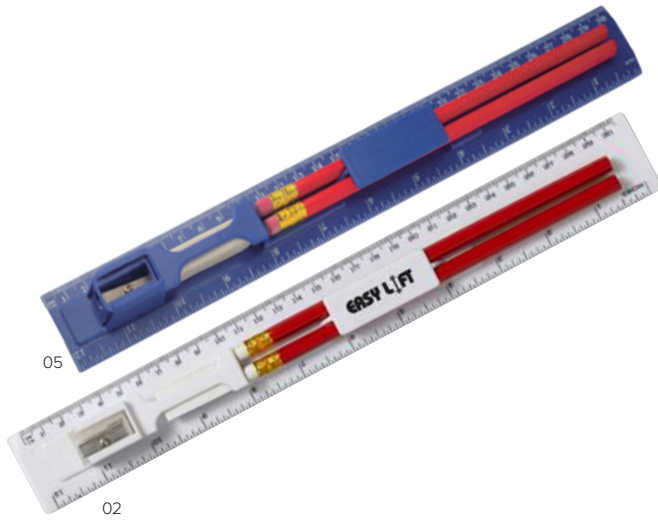

05

02

2959

Plastic ruler (30 cm) with two pencils, a plastic sharpener, and eraser.
Size 31,5 × 3,9 × 1,6 cm