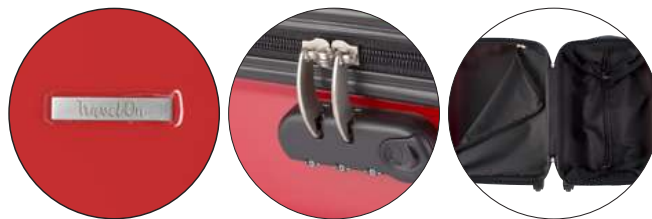

Your sales representatives become global brand ambassadors

Metal plate for laser engraved logo

Personalise with individual names

5392

PC/ABS hard case trolley with 4 wheels, extendable handle, and integrated number lock. Includes metal plate for engraving purposes.

Size 50 × 34 × 22 cm

4 Spinner wheels for smooth traveling