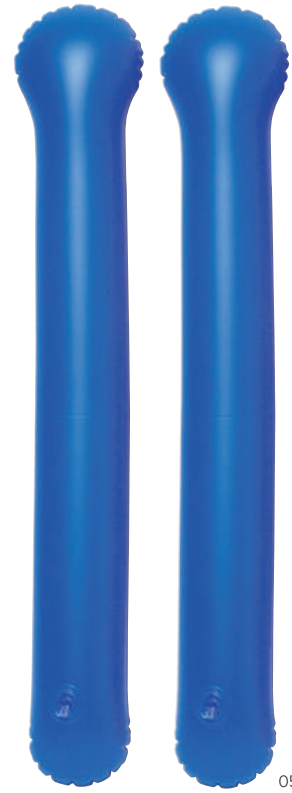

50
ml

8573

PP and PE bubble stick with 3 different sized circles
and liquid (30 ml).
Size Ø 3,3 × 13,5 cm

30
ml

23

23

05

103