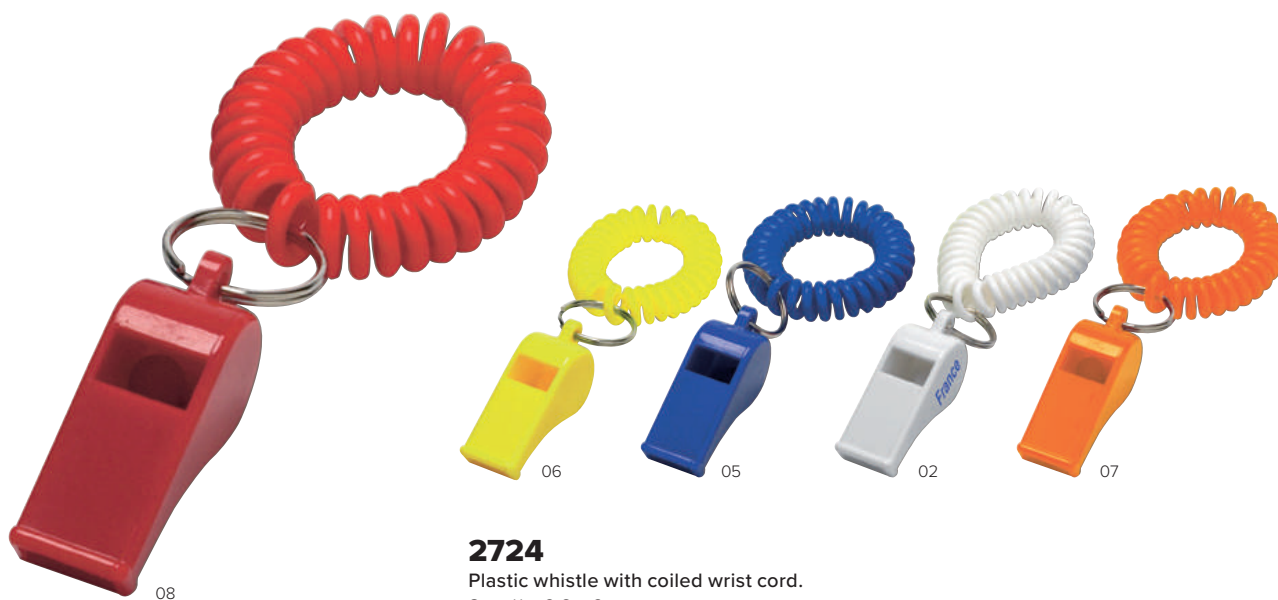

7060

Plastic whistle with neck cord. Sold per box of 48 pieces.
Size 41 × 2,5 × 2 cm

2724

Plastic whistle with coiled wrist cord.
Size 11 × 2,3 × 2 cm

00	Neutral	44	Green/white	411	Gun metal
01	Black	45	Blue/white	505	White/silver
02	White	48	Red/white	781	Orange/silver
03	Grey	50	Black/silver	980	Black/light blue
04	Green	52	Blue/silver	536	Navy
05	Blue	54	Green/silver	387	Anthracite
06	Yellow	60	Dark green	68	Maroon
07	Orange	83	Black/red	871	Rose gold
08	Red	84	Red/silver	948	Royal blue
09	Various	85	Dark navy		
10	Burgundy	95	Dark blue/light blue		
11	Brown	103	Black/yellow/red		
13	Khaki	112	Off white		
17	Pink	130	Atoll		
18	Light blue	166	Aqua		
19	Lime	169	White/black		
21	Transparent	187	White/blue		
23	Cobalt blue	188	White/red		
24	Purple	208	Black/black		
27	Light grey	239	Yellow/green		
29	Light green	276	Oranje/zilver		
30	Cream	311	Natural		
31	Gold	357	Beige		
32	Silver	365	Neon yellow		
33	Turquoise	367	Neon orange		
37	Medium blue	368	Neon green		
40	Black/white	402	Olive green		