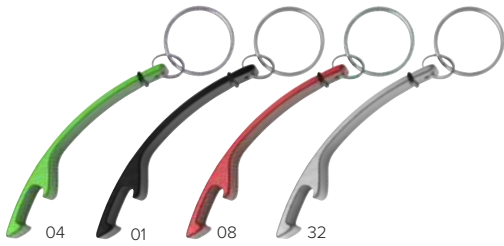

8517

Aluminium key holder and bottle opener.
Size 7,3 × 1,3 × 0,9 cm