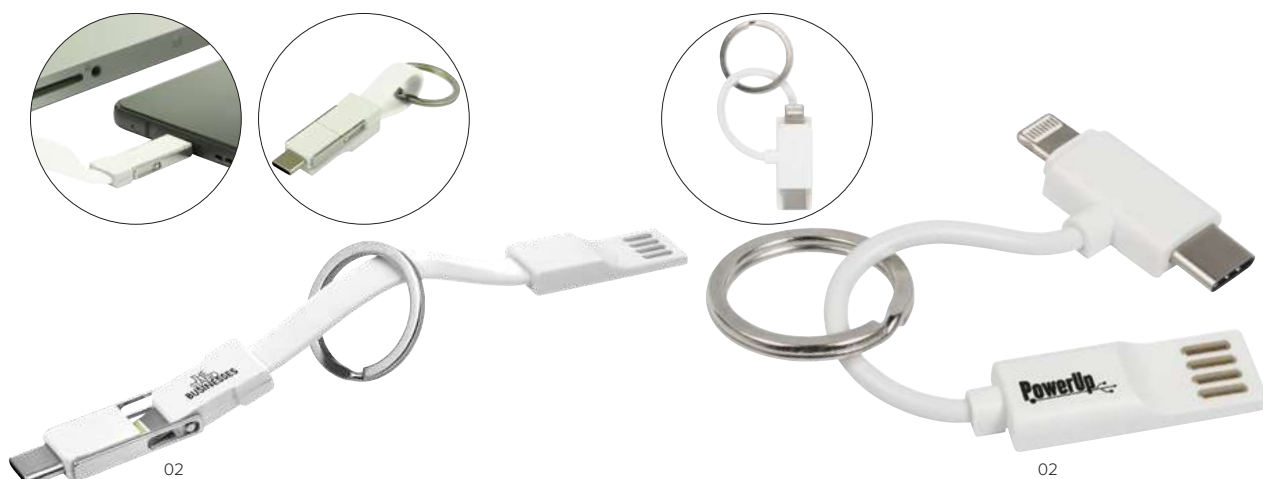

9215

Aluminium 3-in-1 charging cable set with USB, USB-C, and micro USB.

Size 18 × 1,5 × 0,5 cm

8478

ABS charging cable set with standard USB, USB-C, and micro USB.

Size 19,5 × 2,8 × 0,7 cm

8485

ABS 3-in-1 charging cable set with standard USB plug on one side and USB-C and Lightning on the other. A magnet keeps the cable folded. Cable length is approx. 13 cm.