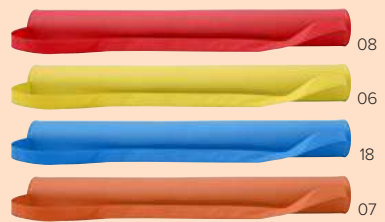

06

18

07

19

Combine with a fun bottle P. 39

8289

Microfiber (160 gr/m2) round beach towel.
Size Ø 157 x 0,2 cm

7247