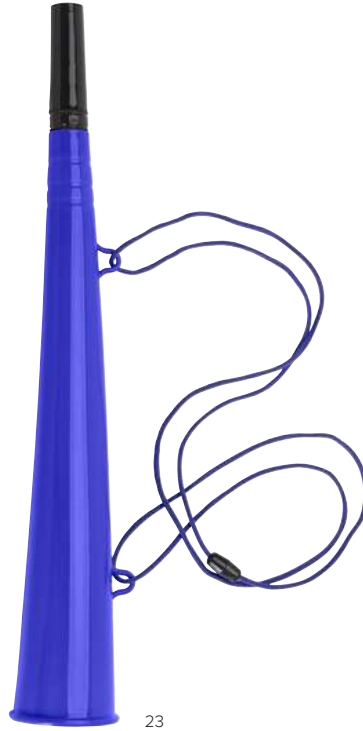

50
ml

8573

PP and PE bubble stick with 3 different sized circles
and liquid (30 ml).
Size Ø 3,3 × 13,5 cm

30
ml

23

23

05

103