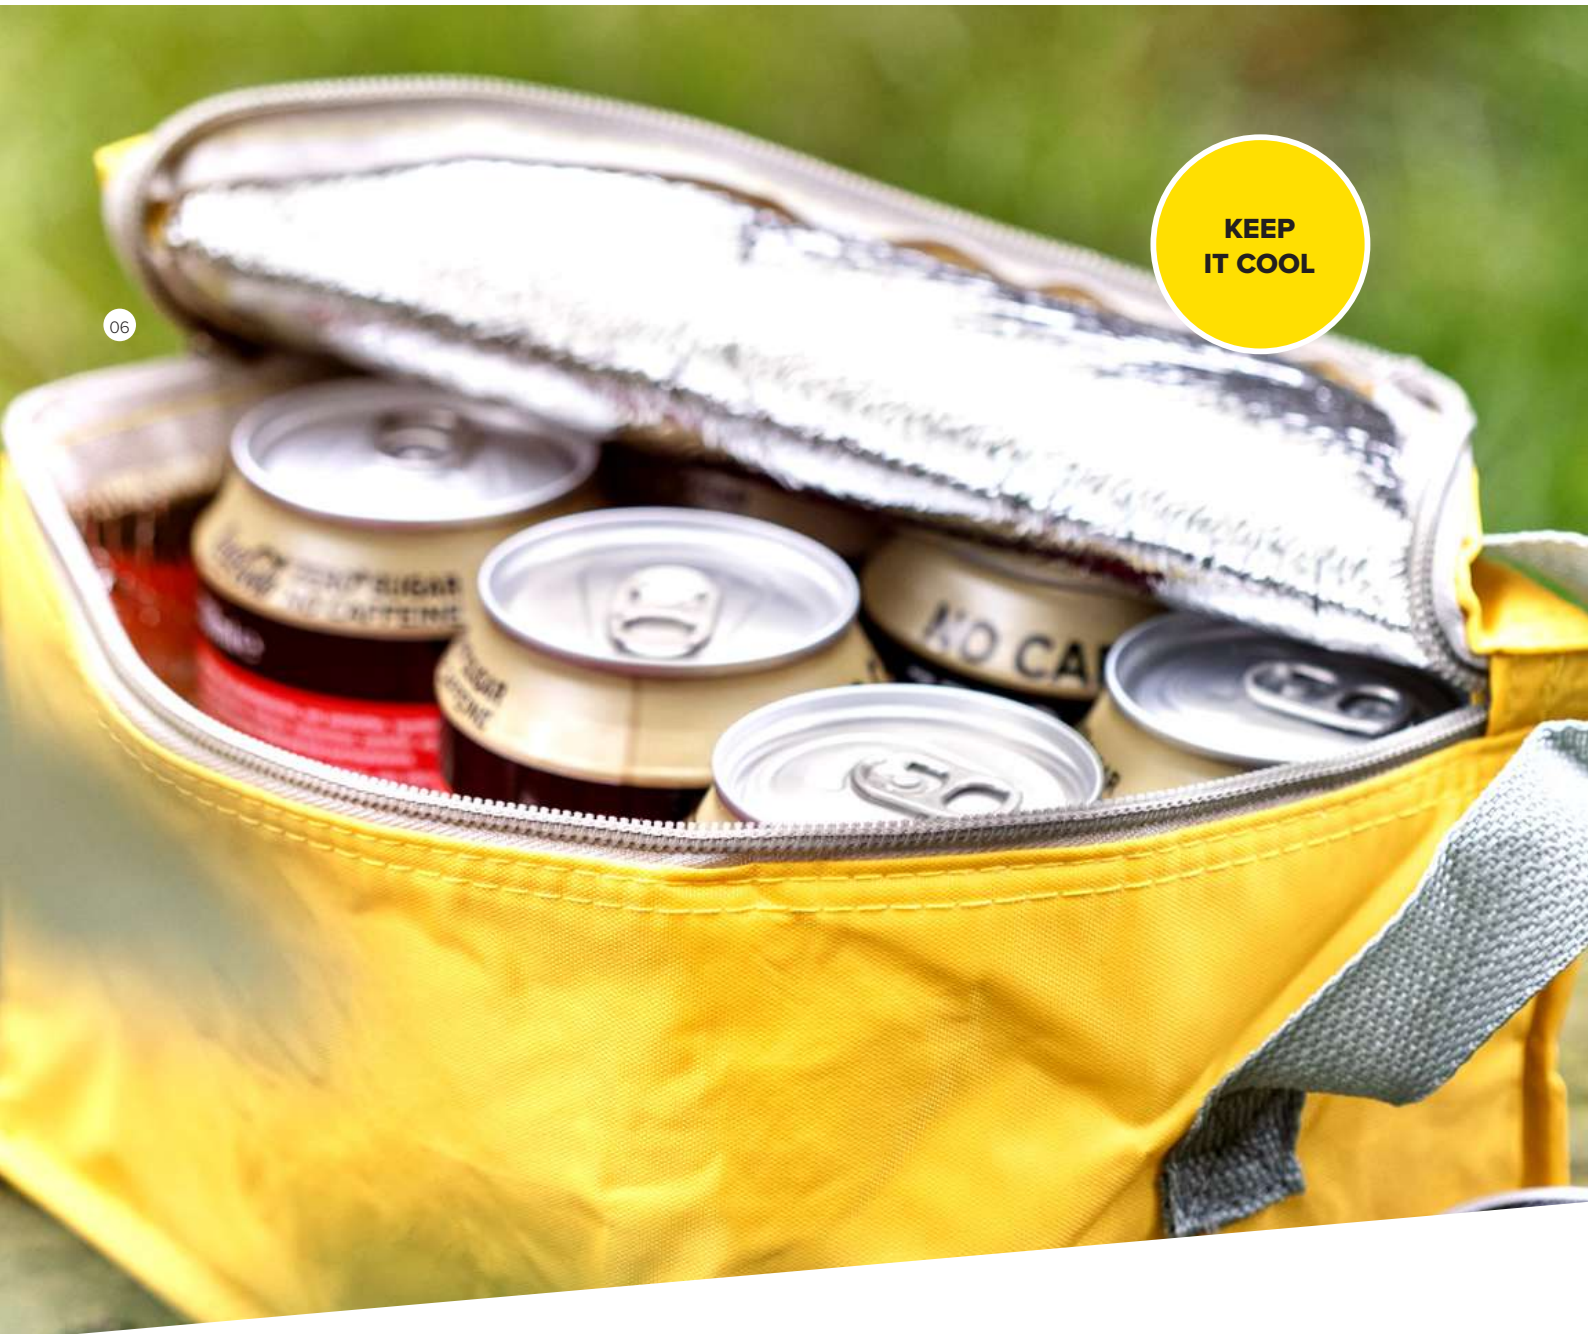

8572

Nonwoven (70 gr/m²) lunch bag, lined with aluminium foil, so it functions as a cooler bag. The flap closes with Velcro.
Size 36,5 × 19,5 × 16 cm

3609

Polyester (420D) lunch bag with Velcro closing. The interior is lined with aluminium so it functions as a cooler bag.
Size 36 × 17,5 × 12 cm