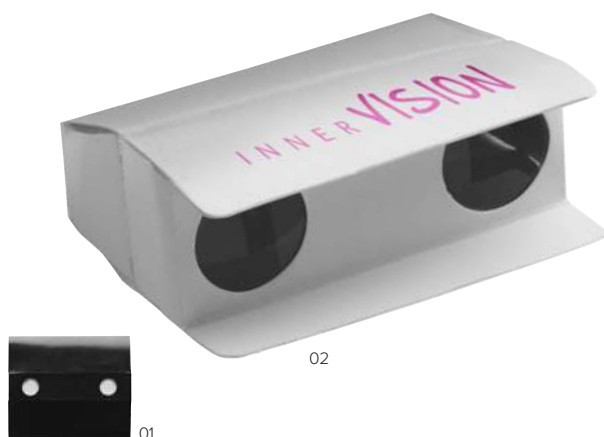

Size 32,5 x 32,5 x 0,4 cm

8179

Fleece picnic blanket with waterproof PEVA underside and sponge filling. When folded up the blanket has an easy carry handle.
Size 30,5 x 21,5 x 8,6 cm

1761

Polar fleece (170-180 gr/m2) blanket with a nylon carry strap.
Unfolded size 160 x 125 cm.
Size 160 x 125 x 0,1 cm

01

04

05

32

32

7802

Plastic camping light with dimmable LEDs.
Batteries included.
Size 16,5 × 10,4 × 10 cm

8196

ABS retractable camp light with three COB light strips and metal arms. Batteries included.
Size Ø 7,4 × 10,5 cm

3859

Cardboard, foldable binoculars (3x magnification).
Size 10 × 7,7 × 4 cm

3786

Aluminium and rubber binoculars (8 x 21 magnification),
supplied in a black nylon pouch.
Size 10,6 × 4,5 × 7,6 cm