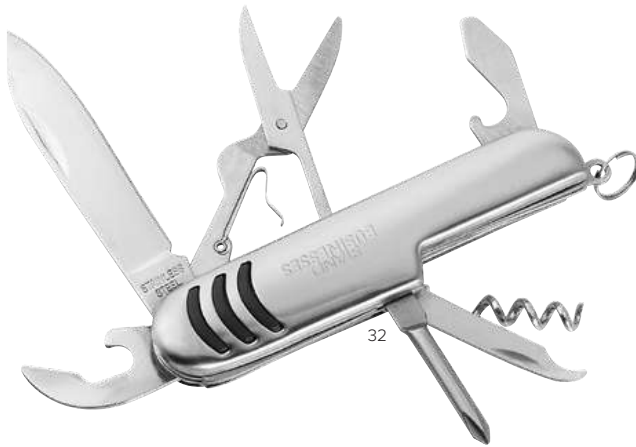

7112

Stainless steel pocket knife with 7 functions. Including: corkscrew, cross-head screwdriver, bottle opener, scissors, knife, file, and can opener. Size 9,4 × 2,8 × 1,5 cm

8715

Stainless steel pocket knife with 11 functions. Including: bottle opener, can opener/flat-head screwdriver, corkscrew, cross-head screwdriver, 2 saws, pair of scissors, 2 small knives, a large knife, and a wire bender. Size 9,1 × 2,2 × 1,8 cm