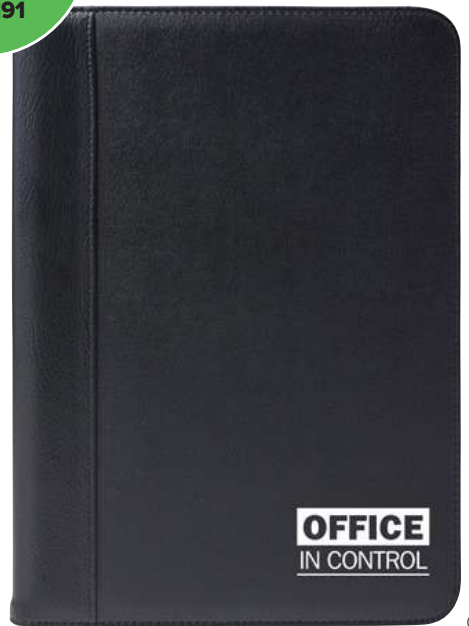

8206

PU Conference folder (approx. A4) with a notepad with 20 lined pages, multiple pockets, and a calculator. Batteries included.

Size 33,5 × 24,5 × 3 cm