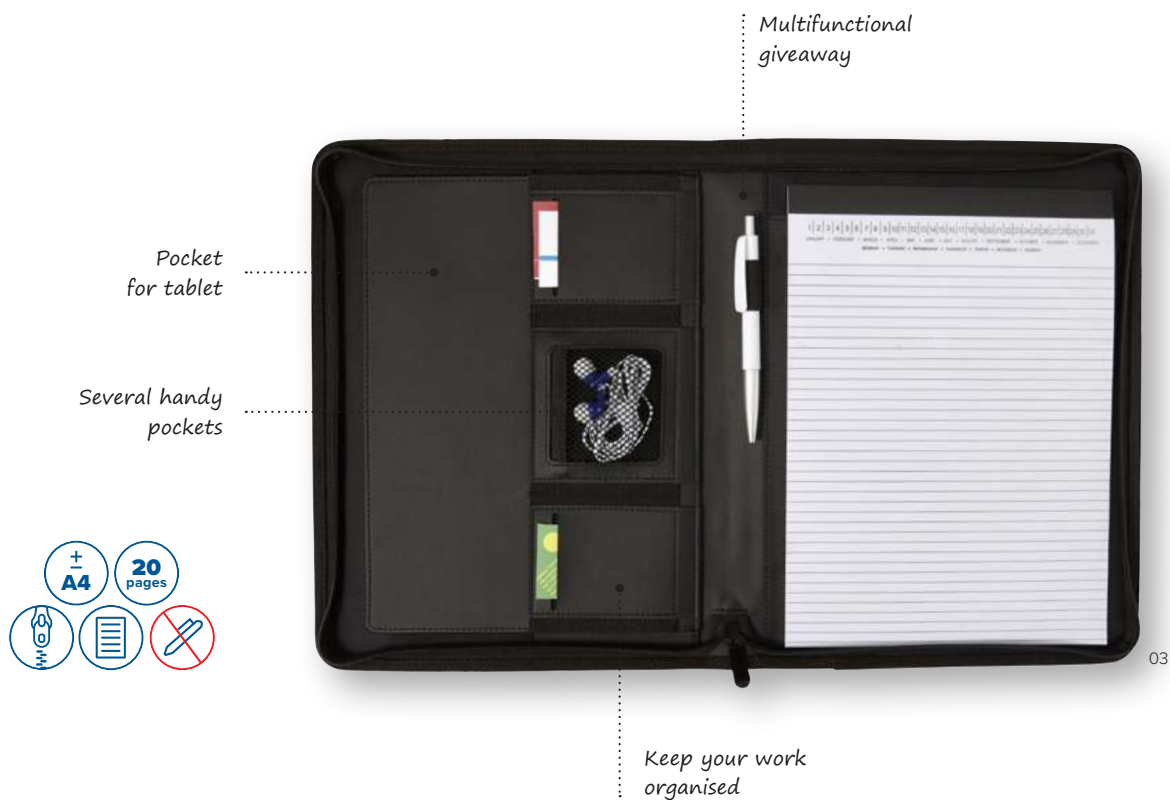

7786

Polyester conference folder with notepad with 20 lined pages, tablet holder, various pockets, and elastic pen loop (pen not included).

Size 33,7 × 25,9 × 2 cm

8410

Microfibre zipped conference folder (approx A4) with a notepad with 20 lined pages, multiple pockets, and a dual power calculator. Batteries included.