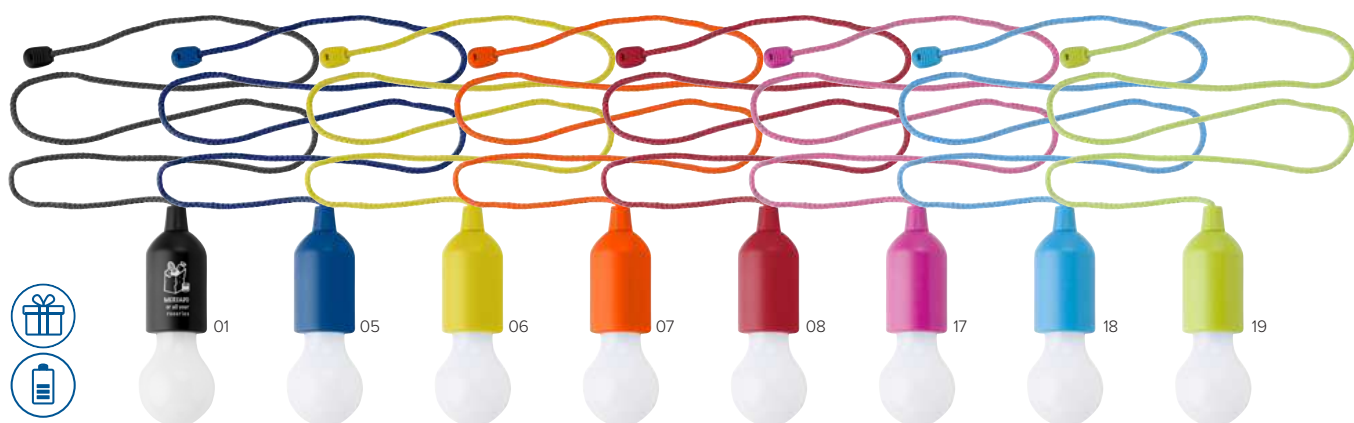

23

32

8252

Aluminium COB light shaped like a dice. With carabiner hook. Push button on the back operates the light. Battery included.

Size 5,9 × 2,8 × 2,8 cm

6984

ABS pull light with a PVC light bulb (1W) LED light. Packaged in a white box.
Batteries included.
Size Ø 6,3 × 16 cm