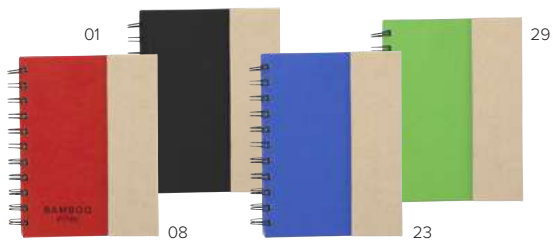

23

3099

Cardboard, wire bound notebook with 60 lined pages, a magnetic closure, ballpen with black ink, 7,5 x 5cm sticky note pad, and 4 colours of small sticky notes, 25 sheet per colour.
Size 15 x 12 x 1,5 cm