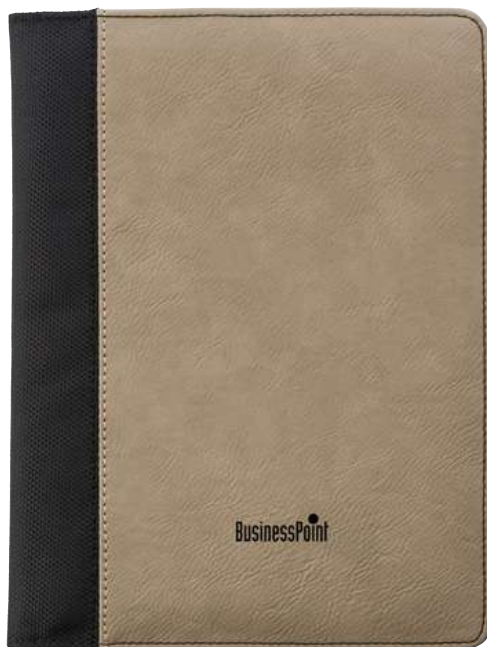

7230

PU portfolio (approx. A5), with notepad with 50 lined pages, a large internal pocket, a smaller sewn on pocket, and an elasticated pen loop.

Size 23,5 × 17,5 × 2 cm

SCAN&PLAY

11