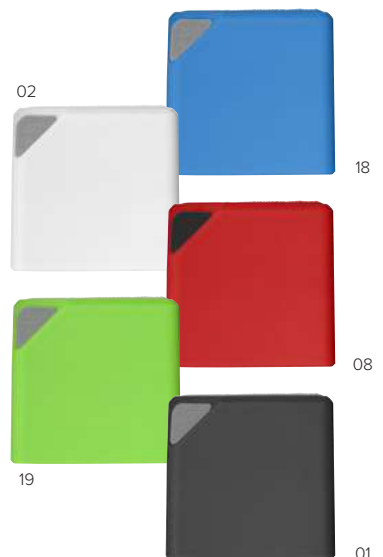

7297

ABS speaker with wireless technology (working distance= up to 10 meters) and a power output of 3.0W SNR >95dB (280HZ-16KHZ).With volume and on/off buttons on the bottom. The top of the speaker is lit up by a light that changes colour. Including charging cable.

Size 5,2 × 5,2 × 5,1 cm