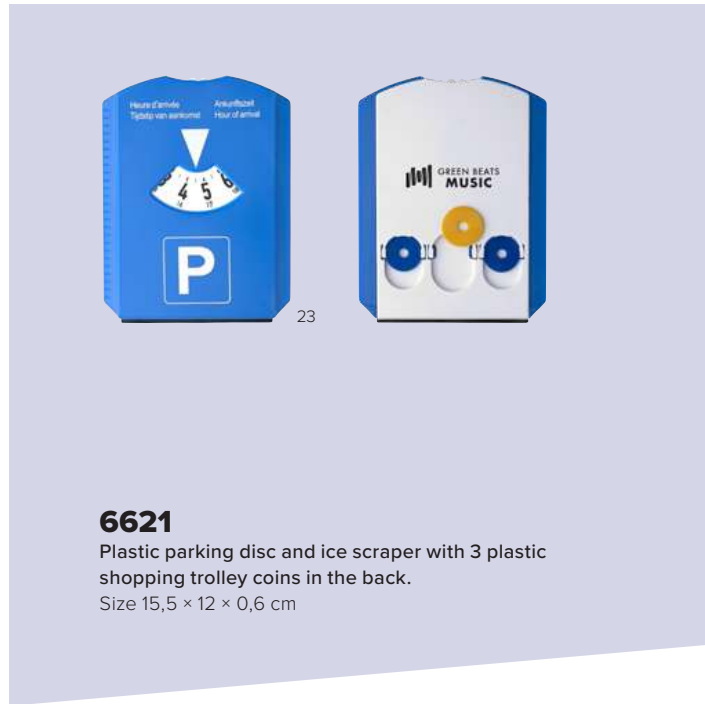

SCAN&PLAY

**BUDGET
BEST**

23

6621

Plastic parking disc and ice scraper with 3 plastic shopping trolley coins in the back.
Size 15,5 × 12 × 0,6 cm

05

8722

Plastic parking disc.
Size 13 × 10,4 × 0,2 cm