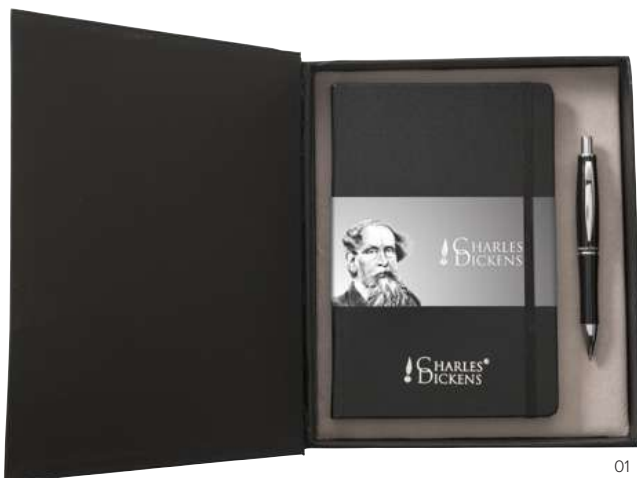

**LUXURIOUS
GIVEAWAY**

5137

PU notebook (approx. A5) with 100 lined pages and a ribbon marker.
Size 22,7 × 16 × 1 cm

**CHARLES
DICKENS**[®]

**0976**

Charles Dickens[®] writing set, with a PU notebook (approx. A5) and a plastic ballpen with metal finishes. Black ink.
Size 25 × 22,5 × 3,9 cm