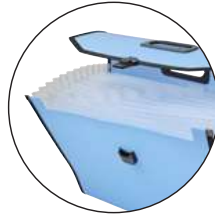

01

21

7904

Plastic expanding document folder (approx. A4) with 13 compartments that can be provided with labels (24 labels included).
Size 38,5 × 30 × 4 cm