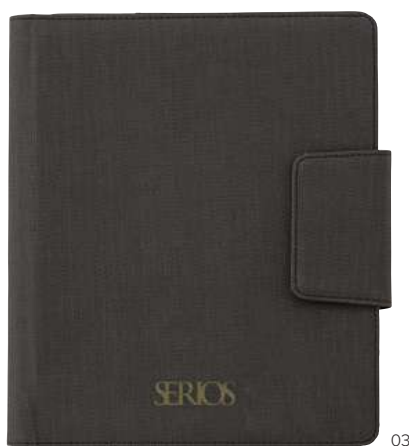

SCAN&PLAY

03

03

7752

Polyester conference folder (approx. A4) with integrated 4000 mAh power bank. PU casing suitable to hold a mobile phone, with multiple pockets at the front side. Cable and metal engraving plate are included. Notepad is not included.

Size 22,5 × 17 × 2 cm

6725

Svepa PU conference folder, with notepad with 20 lined pages, integrated 5000 mAh power bank, rubber casing suitable to hold a tablet, different pockets, and a cable with 2-in-1 connector.

Size 27,5 × 24,8 × 3,2 cm