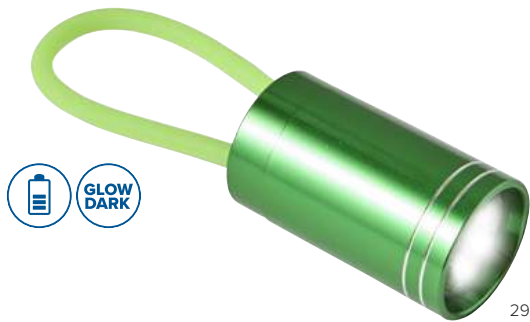

32

2411

ABS mini torch and key holder. Batteries included.
Size 5,5 × 2,2 × 2,2 cm

MULTI-FUNCTIONAL

21

32

6336

PS light bulb and key holder. Batteries included.
Size Ø 2,9 × 6,4 cm