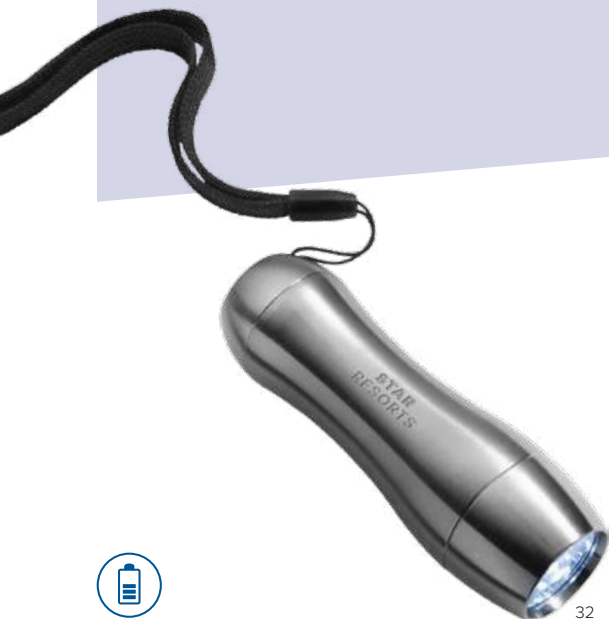

ABS magnetic work light with COB LED. Batteries included.

Size 16 × 4,8 × 4 cm

4835

Steel pocket torch with rubber grip, wrist strap, and 17 LED lights. Packaged in a black gift box. Batteries included. Size \varnothing 4,7 × 14,2 cm