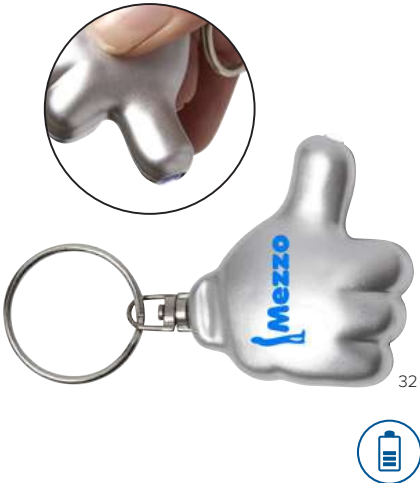

7908
 ABS name badge holder with a retractable cord of approx. 75 cm.
 Size 11 × 3 × 0,8 cm

3182
 ABS pass holder with a retractable cord of approx. 80 cm.
 Size Ø 1,5 × 11,5 cm

4161

Polyester lanyard with plastic safety release clip and metal key holder.
Size 53,5 × 2,3 × 1,2 cm

4164

Polyester lanyard with sliding PVC badge, plastic detachable phone string, and a plastic safety release clip.
Size 50 × 2 × 0,5 cm

GREAT
TO HAVE

02

2
meter

2130

ABS key holder with tape measure (2 meter) and metal ring.
Size 5,2 × 4,6 × 1,3 cm

1,5
meter

02

2131

ABS key holder with tape measure (1,5 meter) and metal ring.
Size 6,8 × 4,8 × 2 cm

21

7126

Acrylic spirit level with keychain.
Size 4,4 × 1,5 × 1,5 cm

02

2540

Plastic key holder with compass.
Size 6,2 × 3 × 0,9 cm

5852

ABS key holder with stylus pen, suitable for capacitive screens, with a white LED light and a push button, on a steel keyring. Batteries included.
Size 5,9 × 5,2 × 1,2 cm