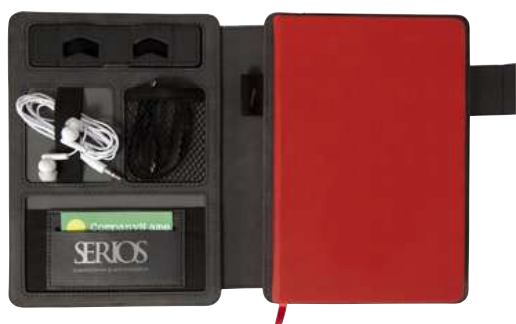

- ± A4
- 20 pages
- Pen loop
- Calculator
- Writing pad

SCAN&PLAY

03

03

7752

Polyester conference folder (approx. A4) with integrated 4000 mAh power bank. PU casing suitable to hold a mobile phone, with multiple pockets at the front side. Cable and metal engraving plate are included. Notepad is not included.