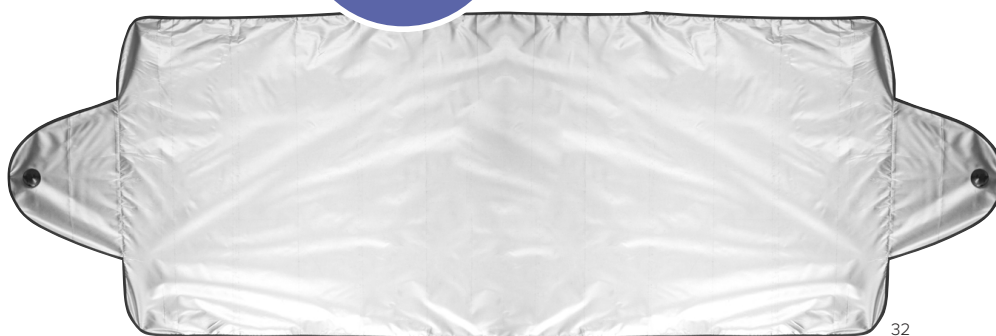

9220

Aluminium alloy car air freshener
Size 8,2 × 1,3 × 1,3 cm

SCAN&PLAY

**PRACTICAL
ITEM**

9513

Nylon windscreen cover supplied in a matching pouch. 200 cm x 70 cm unfolded.
Size 14 x 8 x 3 cm

32

7833