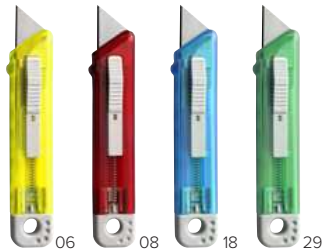

06

08

18

29

8540

PS box cutter with 8 blades.
Size 15 × 2,5 × 1,4 cm

8735

ABS box cutter with 13 blades.
Size 13 × 2 × 1 cm

8545

ABS box cutter with safety mechanism.
Size 12,4 × 2,4 × 1,4 cm