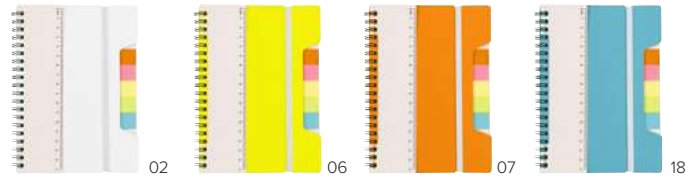

8300

PP, wire bound notebook with 60 lined pages, elastic band over the cover, ruler (17 cm), and sticky notes. 5 Colours of sticky notes, with 25 notes per colour.
Size 18 × 14 × 1,8 cm

60 pages

125 memo's