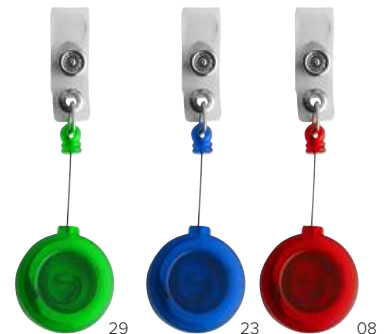

3182
ABS pass holder with a retractable cord of approx. 80 cm.
Size Ø 1,5 × 11,5 cm