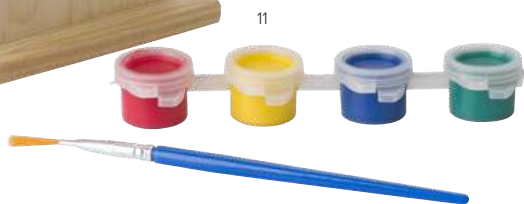

2797

Set of 6 sidewalk chalk pieces.
Size 14,3 × 13 × 2,5 cm

09

11

8629

Set of 4 sidewalk chalk pieces.
Size 11 × 9,5 × 2,5 cm

8868

Wooden birdhouse with painting set, including 4 colours and a brush.
Size 13,8 × 13,5 × 7,8 cm

8606

MDF birdhouse kit, self-assembly.
Size 17 × 11,8 × 3,1 cm

SCAN&PLAY

11

11