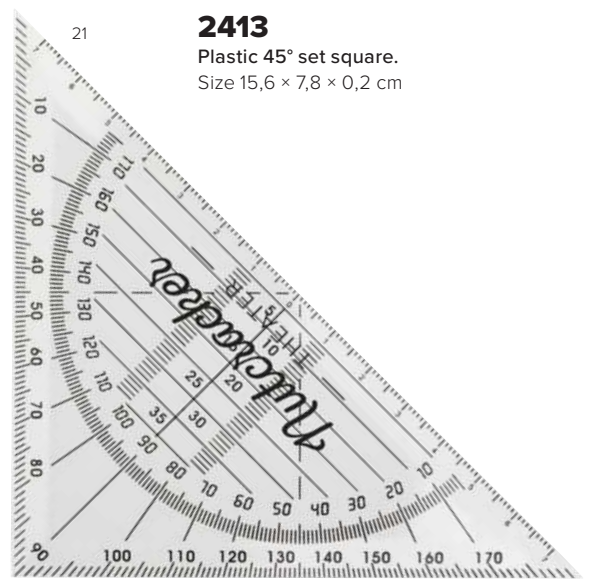

32

3691
Metal letter opener. Supplied in a black, laminated presentation box.
Size 17,4 × 5,1 × 1,5 cm