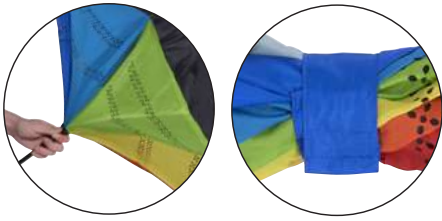

Size Ø 107 × 89,5 cm

4011

Polyester (190T) automatic umbrella with eight panels. Silver underside. Including sleeve.

Size Ø 103,5 × 79 cm

Colour on the inside, your logo on the outside

SCAN&PLAY

7963

Pongee, reversible umbrella with eight panels. Fibreglass frame and plastic handle. Double canopy.
Size Ø 105,5 × 75 cm