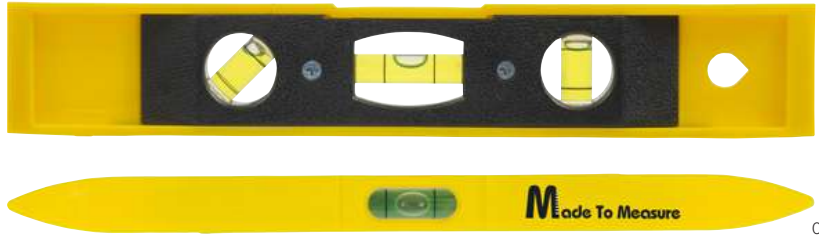

7125

PE and steel tape measure (3 meter) with a scale in both inches and centimetres, soft touch rubber casing with lock, belt clip, and wrist strap.
Size 8 × 7 × 3,5 cm

8174

HIPS 3-in-1 level: horizontal, vertical, and diagonal.
Size 22,7 × 3,9 × 1,6 cm