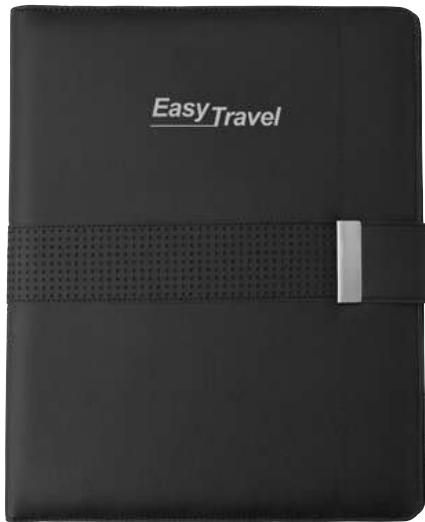

SCAN&PLAY

01