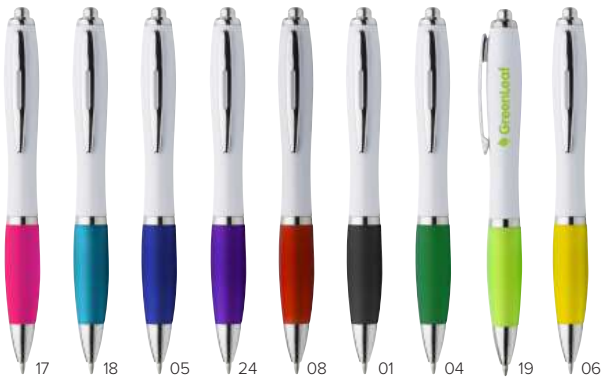

**FOR NOTE-
BOOKS
& TOUCH
SCREENS**

07

3015

ABS ballpen with rubber grip. Blue ink.
Size Ø 1,3 × 13,9 cm

3018

ABS ballpen with rubber grip. Blue ink.
Size Ø 1,1 × 13,9 cm

07

3011