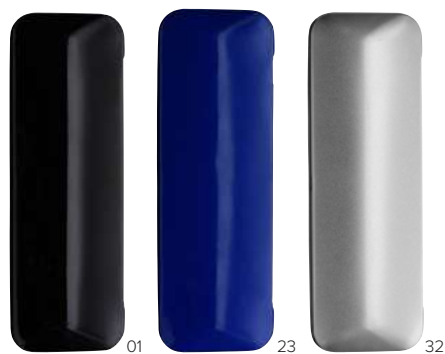

3298

Aluminium writing set consisting of a lacquered ballpen with black ink and a mechanical pencil. Packaged in a metal pen case.

Size 16 × 5,5 × 2 cm