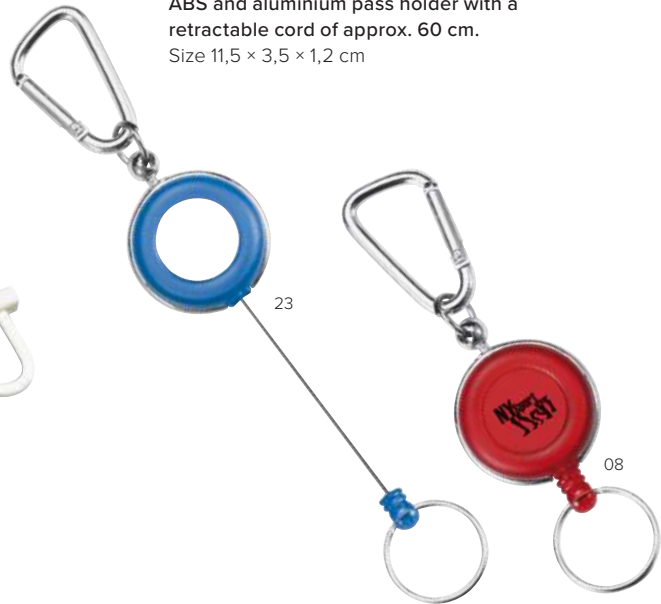

3180
ABS and aluminium pass holder with a retractable cord of approx. 60 cm.
Size 11,5 × 3,5 × 1,2 cm