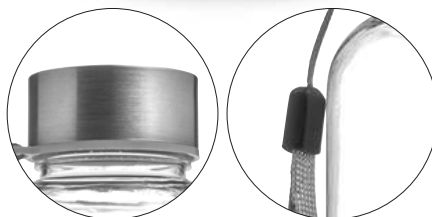

Tritan bottle (500 ml), leakproof. The cap is made of stainless steel and has a wrist cord.
Size Ø 6,3 × 20 cm

7875

Tritan bottle (550 ml) with foldable drinking spout and straw.
Size Ø 6,8 × 22 cm

8433

Tritan bottle (700 ml) with foldable drinking spout and straw.
Size Ø 8,5 × 23,4 cm