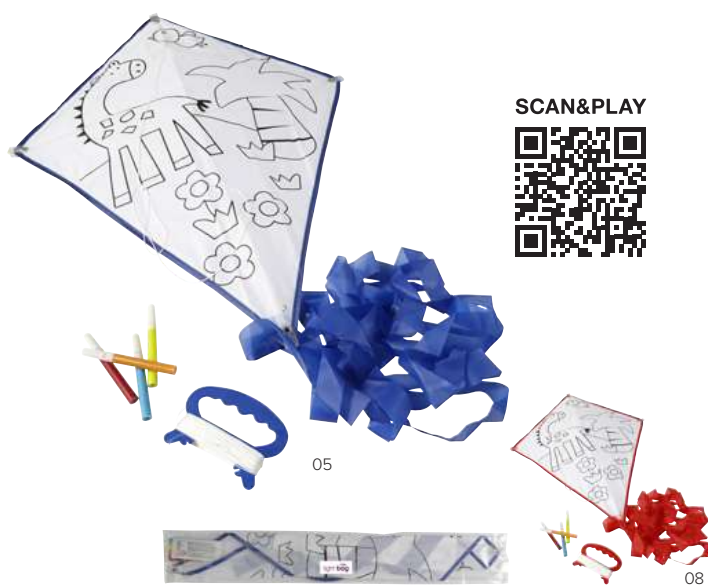

7818

Polyester (190T) kite which can be coloured in. Including 4 felt tip pens.
Size 51 × 40 × 0,1 cm