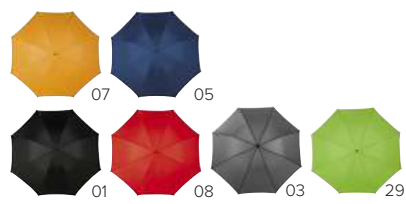

09

4066

Polyester (190T) golf umbrella with eight panels. Metal frame and wooden handle.
Size Ø 128 × 99 cm

4141

Polyester (190T) automatic umbrella with eight panels. Metal frame and wooden handle.
Size Ø 103,5 × 85,5 cm