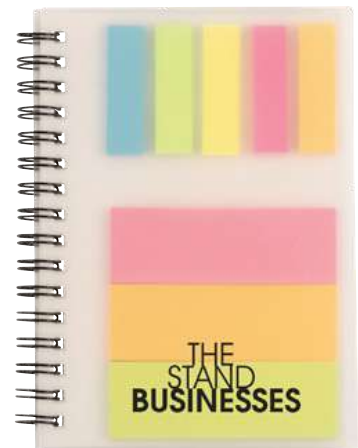

60 pages

125 memo's

23

3099

Cardboard, wire bound notebook with 60 lined pages, a magnetic closure, ballpen with black ink, 7,5 x 5cm sticky note pad, and 4 colours of small sticky notes, 25 sheet per colour.
Size 15 x 12 x 1,5 cm