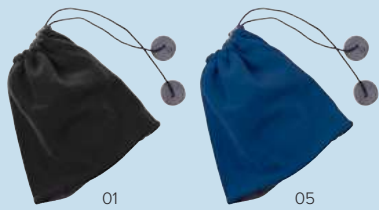

1745

Polyester fleece (200 gr/m²) beanie and scarf.
Size 74 × 24 × 0,2 cm

8499

Polyester fleece (240 gr/m²) neck warmer which can also be worn as a beanie. The two-in-one item can be turned into a beanie by closing one end with the cord.
Size 54 × 31 × 0,5 cm

1743

Polyester fleece (200 gr/m²) scarf.
Size 145 × 23 × 0,1 cm