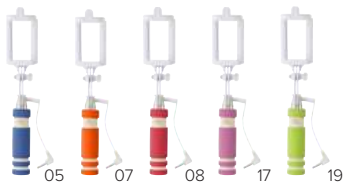

01

SCAN&PLAY