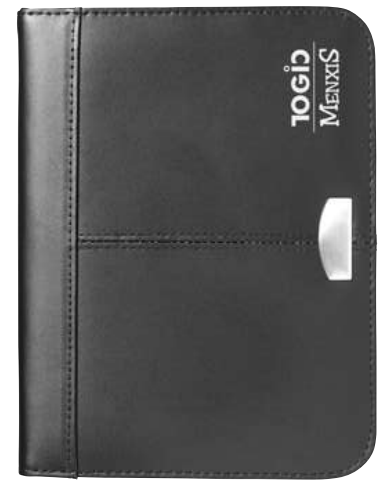

Our bestsellers

**BONDED
LEATHER**

01

01

01

8613

Bonded leather zipped conference folder (approx. A5), with a notepad with 25 pages, different pockets, and an elasticated pen loop (pen not included).
Size 23,5 × 17,5 × 2,9 cm

8617

Bonded leather zipped conference folder (approx. A4), with a notepad with 30 pages, different pockets, and an elasticated pen loop (pen not included).
Size 35,7 × 27,5 × 5,7 cm

8619

Bonded leather conference folder (approx. A4), with a notepad with 25 pages, different pockets, and an elasticated pen loop (pen not included).
Size 32,3 × 26 × 2,1 cm