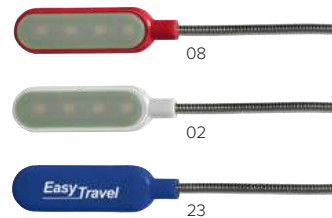

7735

ABS USB hub with 4 ports. Output: 5V-1A. USB version 2.0.
Size 5,2 × 4,1 × 1 cm

32

3620

Aluminium computer light with 5 LED lights and 25 cm metal, flexible wire with a USB plug.

Size Ø 1,5 × 37,8 cm

19