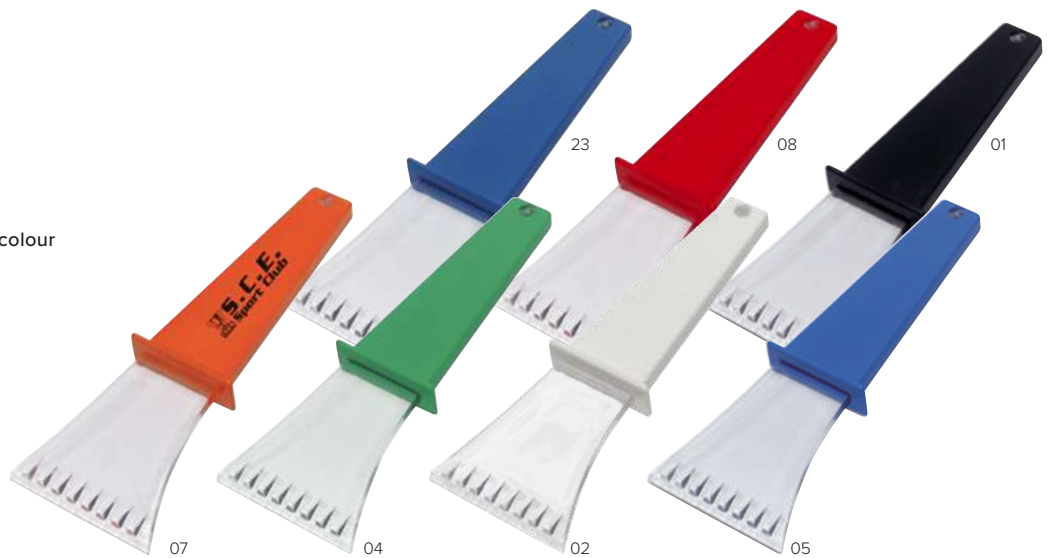

5815

PP ice scraper with a solid colour handle.
Size 20 × 7,6 × 2,1 cm