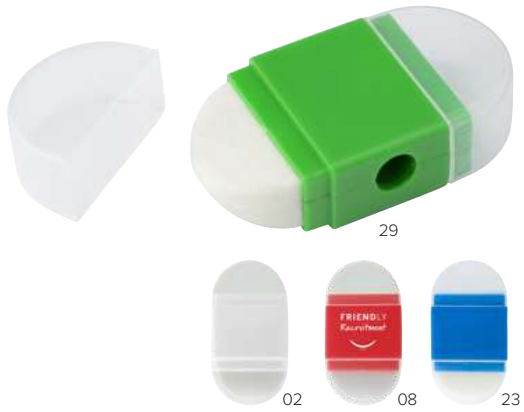

6458

PS pencil sharpener with eraser and a cap for each side.
Size 6,4 × 3,4 × 1,6 cm

2425

ABS case with pencil, highlighter and 3 ballpens in different colours. Colour of the ink matches the cap.
Size 14 × 6 × 0,7 cm